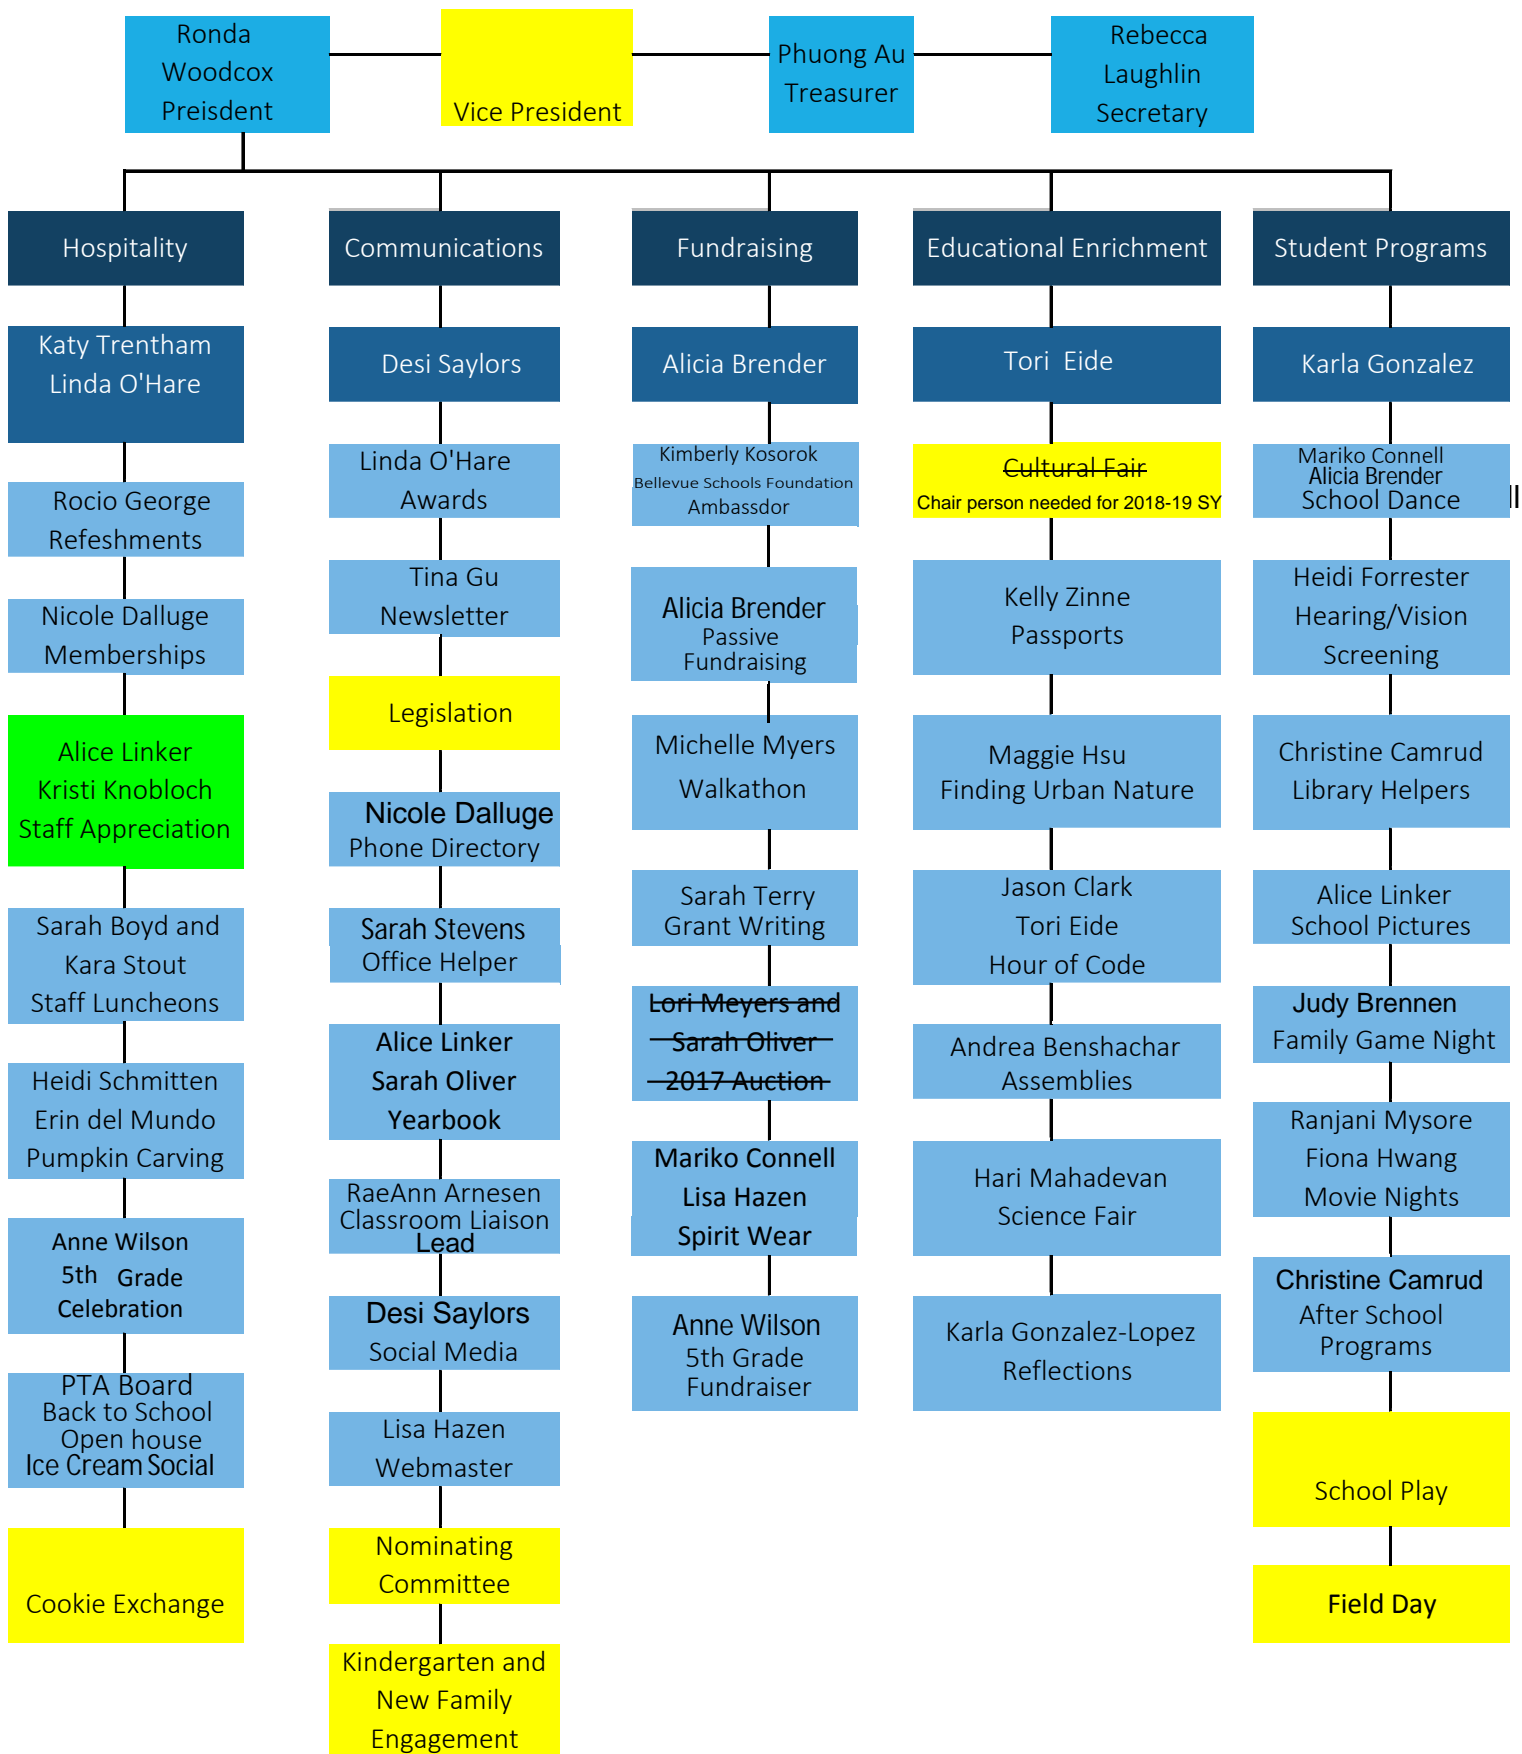

Newport Heights PTA 2017-2018

Org Chart color code Key